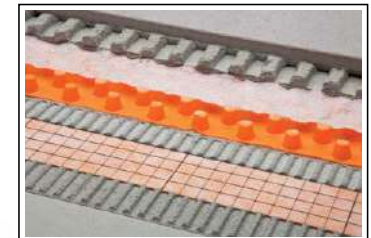

Schlüter®- DITRA-DRAIN 8

Schlüter-DITRA-DRAIN 8 consists of an impact resistant polyethylene foil with a special truncated stud structure on one side and polypropylene filter webbing laminated to both sides. The filter webbing on the underside facilitates the bonding of the cementitious tile adhesive, which is applied with a notched trowel (recommended: 3 x 3 mm or 4 x 4 mm) to DITRA-DRAIN 8. It is important that DITRA-DRAIN 8 is fully embedded in the adhesive.

Schlüter-DITRA-DRAIN 8 was specifically developed for outdoor applications.

12.5m Roll
£189.00
1m Width