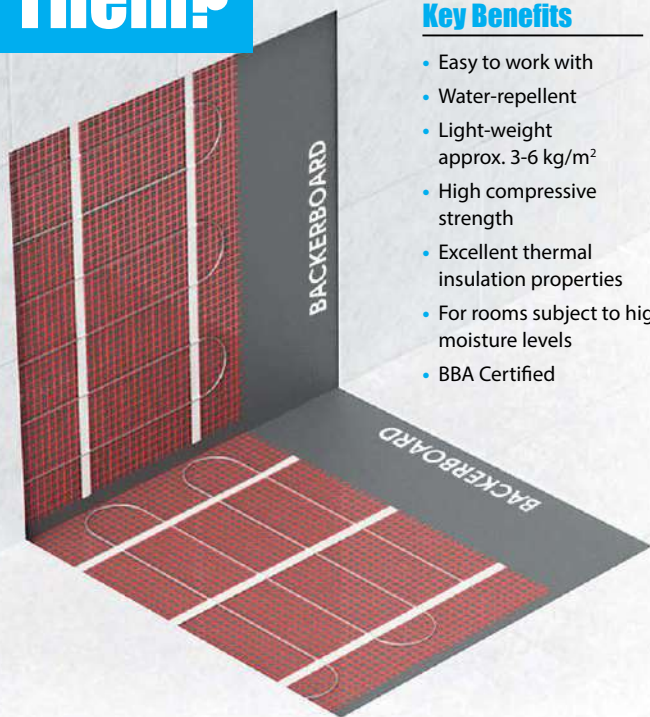

Tile Backer Boards for Underfloor Heating

Why Use Them?

Key Benefits

- Easy to work with
- Water-repellent
- Light-weight approx. 3-6 kg/m²
- High compressive strength
- Excellent thermal insulation properties
- For rooms subject to high moisture levels
- BBA Certified

Increased energy-efficiency

Strong but flexible

Water repellent & soundproof

Using Insulation Boards with floor heating significantly reduces heat-up times and running costs.

Many people wonder if it is worth insulating under floorboards and the answer is that yes, it definitely is. Backerboards are ideal for use with electric underfloor heating as they prevent the heat from the heating system escaping downwards to the subfloor. Our Backerboards do not let the heat pass through from the heater to the subfloor. Therefore the heat gets pushed upwards, onto the floor surface where you want the heat to go.

Insulation boards always improve the efficiency of your underfloor heating system by allowing a quicker heat up time, when no heat is getting wasted by going downwards away from the floor surface.

FOR BACKER-BOARDS, SEE PAGE 8