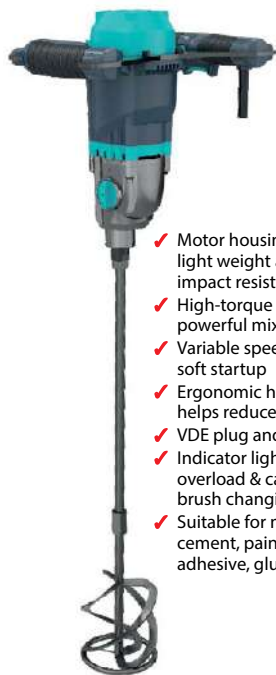

ELECTRIC HANDHELD MIXER 1800W - 110v

Specially designed paddle for fast and effective mixing of viscous materials.