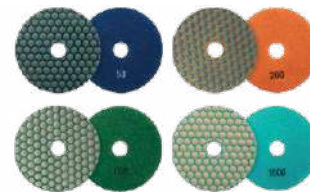

DRY POLISHING PADS - 100mm

Great for polishing flat surfaces and bevelled edges. Porcelain, Travertine, Marble, Terracotta and more!

£10.49 each

50 Grit
200 Grit
800 Grit
1500 Grit