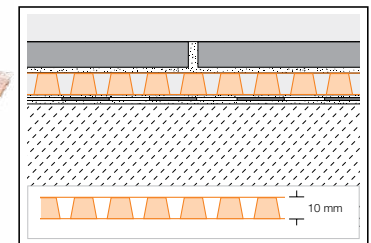

Schlüter®- DITRA-DRAIN 8

Schlüter-DITRA-DRAIN 8 consists of an impact resistant polyethylene foil with a special truncated stud structure on one side and polypropylene filter webbing laminated to both sides. The filter webbing on the underside facilitates the bonding of the cementitious tile adhesive, which is applied with a notched trowel (recommended: 3 x 3 mm or 4 x 4 mm) to DITRA-DRAIN 8. It is important that DITRA-DRAIN 8 is fully embedded in the adhesive.

Schlüter-DITRA-DRAIN 8 was specifically developed for outdoor applications.

12.5m Roll
£189.00
1m Width