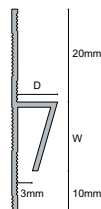

VINYL TO TILE TRIM - BLACK

BLACK 8mm **£1.96**