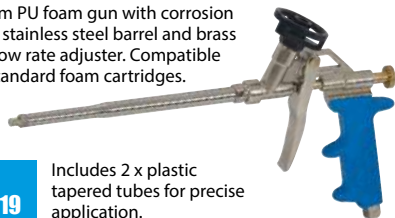

£17.19

Includes 2 x plastic tapered tubes for precise application.

CAULKING GUN

Made of metal, the XTrade Skeleton Caulking Gun is for Mastic Silicone Caulking Cartridges 310-350ml.