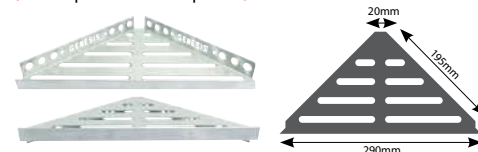

REVERSIBLE SHOWER SHELF

Shower shelf in brushed stainless steel finish. To be installed during the application of tiles.

£21.31

- ✓ Unique reversible option
- ✓ Tile-in

GROUT JOINT SHOWER SHELF

Stylish shower shelf in brushed stainless steel finish. Fits in 90 degree corners. The shelf attaches in the grout joint with silicone - no drilling required!