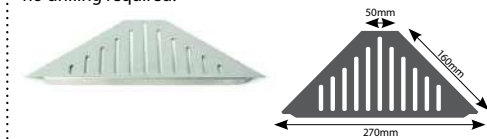

GROUT JOINT SHOWER SHELF

Stylish shower shelf in brushed stainless steel finish. Fits in 90 degree corners. The shelf attaches in the grout joint with silicone - no drilling required!

£15.36