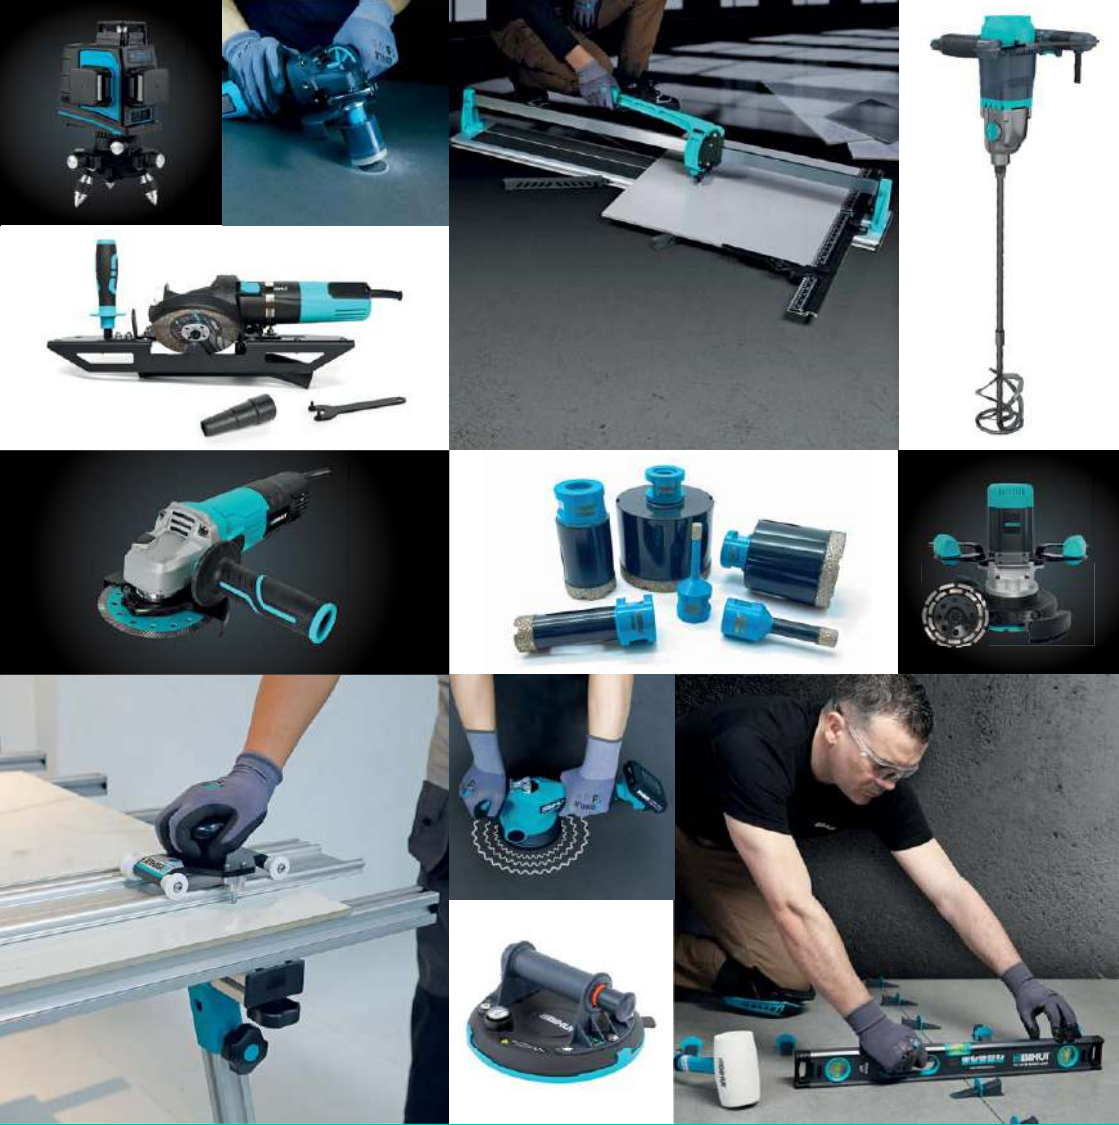

...the developer of tools for the professional installer