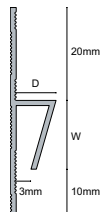

VINYL TO TILE TRIM - WHITE

8mm **£2.78**
10mm **£2.97**
12mm **£5.19**