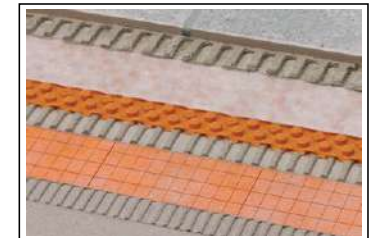

From Only	30m Roll	90m Roll	
£7.25	£200.13	£574.29	
Per m ²			

STRATOS MEMBRANE

30m x 1 roll

90m x 1 roll

- Rolls out straight & flat with no waves
- Quick and easy installation
- Maximum protection for tiling
- Ideal for new build and renovation projects
- Protects tiling against cracking
- High shear elasticity
- Maintains a waterproof seal

£27.89 each	£72.78 each
6kg	14kg

Drainage for floors

Thin bed drainage, ventilation, uncoupling

Schlüter®- DITRA-DRAIN 4

Schlüter-DITRA-DRAIN 4 consists of a closed polyethylene foil that features approx. 4 mm high, truncated conical studs covered with a laminated filter webbing. Further studs are shaped as approximately 2 mm high inverted truncated pyramids, and form square undercuc chambers on the underside. These facilitate the bonding of the cementitious tile adhesive, which is applied with a notched 6 mm x 6 mm trowel, to DITRA-DRAIN 4 and the substrate. It is important that DITRA-DRAIN 4 is fully embedded in the adhesive.

Schlüter-DITRA-DRAIN 4 is particularly suited for interior areas and small exterior areas.

10m Roll	25m Roll
£157.64	£355.60
1m Width	1m Width

Schlüter®- DITRA-DRAIN 8

Schlüter-DITRA-DRAIN 8 consists of an impact resistant polyethylene foil with a special truncated stud structure on one side and polypropylene filter webbing laminated to both sides. The filter webbing on the underside facilitates the bonding of the cementitious tile adhesive, which is applied with a notched trowel (recommended: 3 x 3 mm or 4 x 4 mm) to DITRA-DRAIN 8. It is important that DITRA-DRAIN 8 is fully embedded in the adhesive.