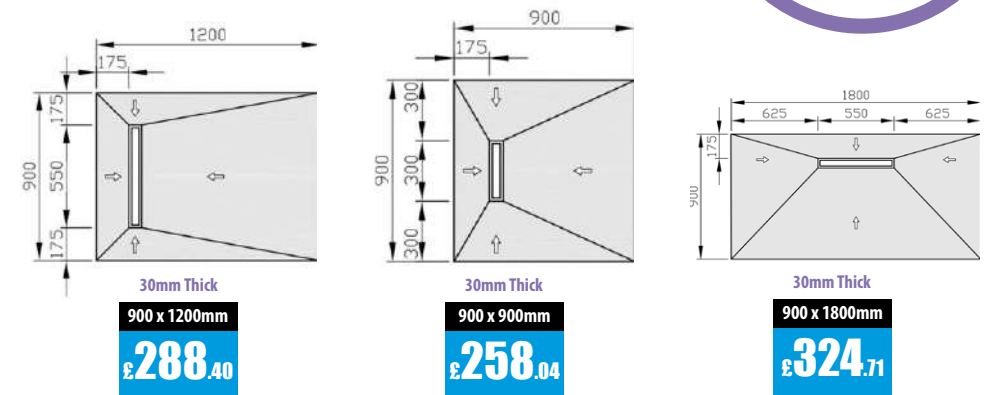

DOES NOT INCLUDE WASTE. Waste for tray £43.47