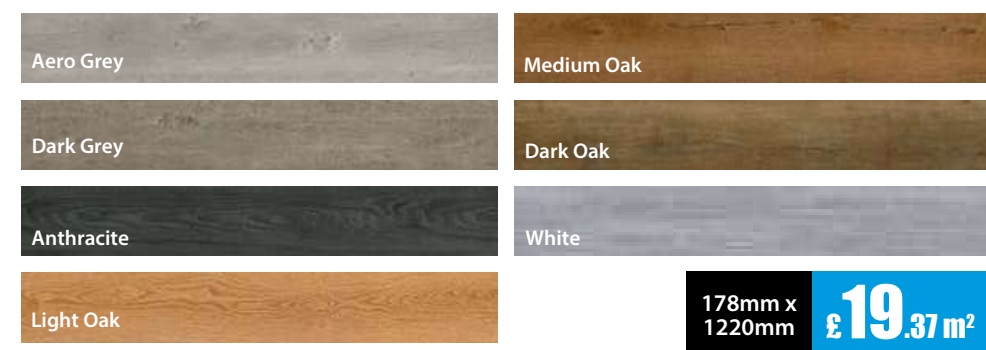

LIGHT OAK

WHITE

ANTRACITE

178mm x 1220mm £19.37 m²