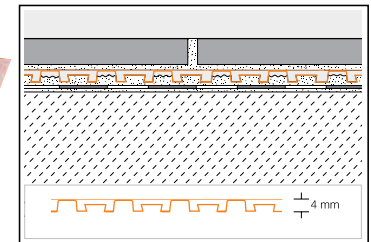

From Only	30m Roll	90m Roll	
£7.25	£200.13	£574.29	
Per m ²			

STRATOS MEMBRANE

30m x 1 roll

90m x 1 roll

- Rolls out straight & flat with no waves
- Quick and easy installation
- Maximum protection for tiling
- Ideal for new build and renovation projects
- Protects tiling against cracking
- High shear elasticity
- Maintains a waterproof seal

£27.89 each	£72.78 each
6kg	14kg

Drainage for floors

Thin bed drainage, ventilation, uncoupling

Schlüter®- DITRA-DRAIN 4

Schlüter-DITRA-DRAIN 4 consists of a closed polyethylene foil that features approx. 4 mm high, truncated conical studs covered with a laminated filter webbing. Further studs are shaped as approximately 2 mm high inverted truncated pyramids, and form square undercuc chambers on the underside. These facilitate the bonding of the cementitious tile adhesive, which is applied with a notched 6 mm x 6 mm trowel, to DITRA-DRAIN 4 and the substrate. It is important that DITRA-DRAIN 4 is fully embedded in the adhesive.

Schlüter-DITRA-DRAIN 4 is particularly suited for interior areas and small exterior areas.

10m Roll	25m Roll
£157.64	£355.60
1m Width	1m Width

Schlüter®- DITRA-DRAIN 8

Schlüter-DITRA-DRAIN 8 consists of an impact resistant polyethylene foil with a special truncated stud structure on one side and polypropylene filter webbing laminated to both sides. The filter webbing on the underside facilitates the bonding of the cementitious tile adhesive, which is applied with a notched trowel (recommended: 3 x 3 mm or 4 x 4 mm) to DITRA-DRAIN 8. It is important that DITRA-DRAIN 8 is fully embedded in the adhesive.