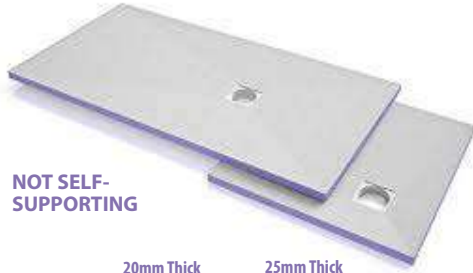

AQUA FLAT CENTRAL DRAIN

- ✓ Extremely flat version, just 20mm thick
- ✓ Specifically developed for installation on suspended timber floors

NOT SELF-SUPPORTING

20mm Thick	
900 x 900mm	1000 x 1000mm
£99.86	£107.71
1200 x 900mm	1200 x 1200mm
£112.71	£138.39

AQUA FLAT OFFSET DRAIN

- ✓ Extremely flat version, just 20mm or 25mm thick
- ✓ Specifically developed for installation on suspended timber floors

NOT SELF-SUPPORTING

20mm Thick	25mm Thick
1000 x 1000mm	1500 x 800mm
£101.39	£123.27
1200 x 900mm	1800 x 900mm
£111.94	£148.77