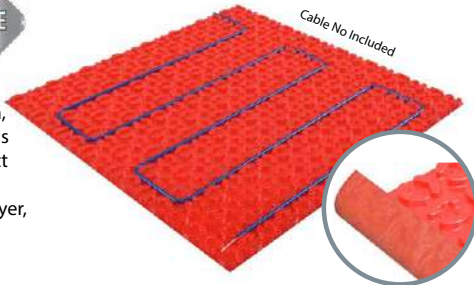

DCM PRO PS SELF ADHESIVE MAT

AREA M²	COST
0.73	£7.83 Per Sheet
14	£143.64 Per Roll

If you're looking for the perfect underfloor heating solution, look no further than Warmup's range of DCM-PRO Mats. This innovative underfloor system is cleverly designed to protect your floor tiles from cracking using a unique decoupling technology. Made with a self-healing feature decoupling layer, the DCM-PRO Mat will expand and contract with subfloor movement caused by seasonal temperature changes.

Due to its low-profile, the DCM-PRO won't impact your floor build-up height, making it the perfect heating solution for both renovations and new-build projects.

Coverage: 0.75m² - Dimensions: (L)741 mm x (W)985 mm

Warmup

DCM PRO PERIMETER EDGE STRIP

Warmup DCM-E-25 Perimeter Strip is an essential extra when installing any DCM-Pro underfloor heating system from Warmup, the DCM-Pro perimeter edge strip will keep everything in its place.

Measuring 10mm x 30mm x 25 metres, this high quality perimeter edge strip is easy to fit and helps to provide a highly economical and discreet heating system. Quick and easy to fit, this edging tape helps to cut installation times and costs.