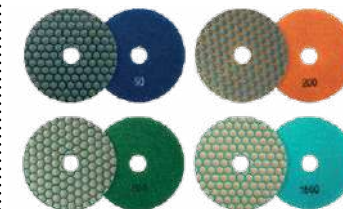

FITS: TR Magnet, TS Max & Speed Magnet

BIHUI C-LION MANUAL TILE CUTTER - SPARE CUTTING WHEEL

£8.15 each

For C-Lion Manual Cutter, see page 56

YOU MAY NEED!

DRY POLISHING PADS

£12.31 each
8mm

£13.57 each
10mm