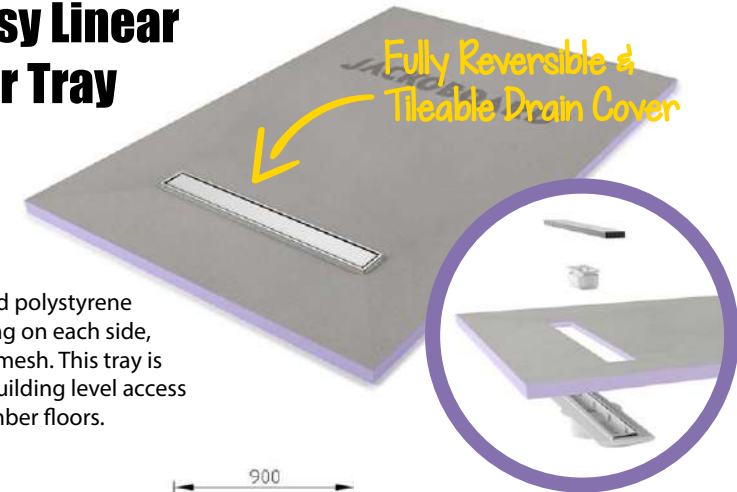

AQUA FLAT OFFSET DRAIN

- ✓ Extremely flat version, just 20mm or 25mm thick
- ✓ Specifically developed for installation on suspended timber floors

NOT SELF-SUPPORTING

20mm Thick	25mm Thick
1000 x 1000mm	1500 x 800mm
£101.39	£123.27
1200 x 900mm	1800 x 900mm
£111.94	£148.77

HORIZONTAL DRAIN SYSTEM

JACKOBOARD® Aqua drain systems are the matching accessory for JACKOBOARD® Aqua and Aqua Flat shower elements. There are two drain systems to choose from: a horizontal drain system with a super-flat drain and a minimum installation height of just 97 mm (including shower element) or a vertical drain system. Both drain systems include a high quality solid brushed stainless steel grate with a high drainage rate of 0.9l/s.

£51.46

Aqua Line Easy Linear Drain Shower Tray

NOT SELF-SUPPORTING

Constructed from extruded polystyrene foam with a cement coating on each side, reinforced with fibreglass mesh. This tray is specifically designed for building level access showers on suspended timber floors.

DOES NOT INCLUDE WASTE. Waste for tray £43.47

JACKOBOARD®

TILE BACKERBOARDS 1200mm x 600mm

Made from an extruded polystyrene foam, JACKOBOARD Plano construction boards are water-repellent and easy to work with. Finished on both sides with a special coating, they are ready to be tiled, rendered or plastered. Their excellent thermal insulation properties make them ideal for use as effective thermal insulation. The construction boards are perfectly suited for interior construction and furnishings especially in rooms subject to high moisture levels.